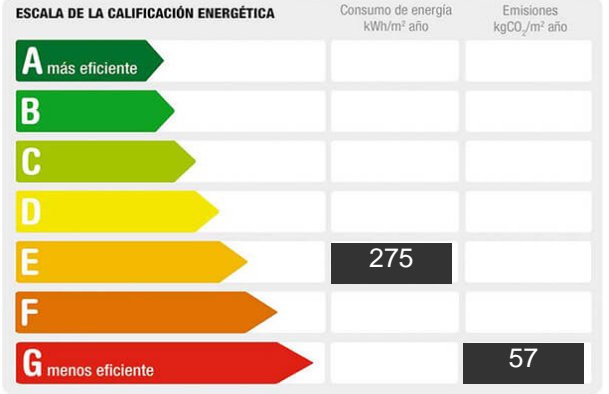

sqm built: 1382
living area: 1382
plot sq.meters: 1382
sqm terrace: 0
bedrooms: 0
bathrooms: 0
toilets: 0
cupboards: 0

lift: no
pool: no
garages: 0
terraces: 0
storage room: no
garden: no
courtyard: no
furnished: no

floor:
air conditioner:
hot water:
fuel:
orientation:
antiquity:
outward/inward:
community fees/month: 0

description:

URBANITZACION PLACIDO. Suelo de 1382 m2 toltamente urbanizable, en zona residencial, con todos los servicios y pefectamente comunicada.